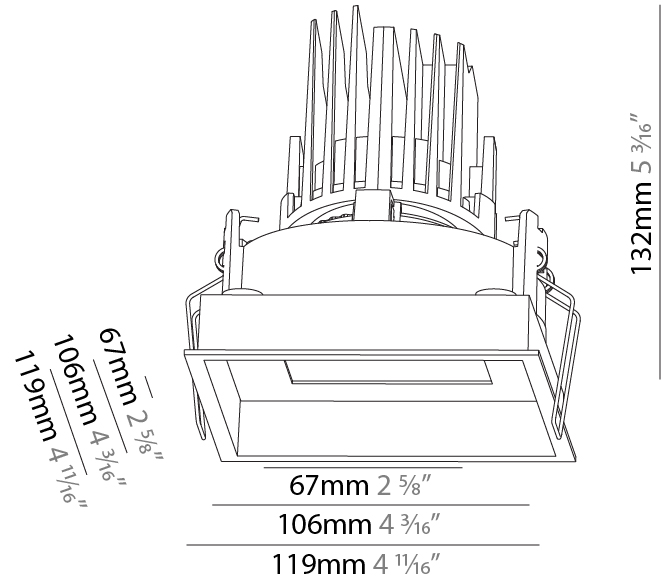

ELECTRICAL

Lamp Type: LED (Zhaga Standard)
Input Wattage (W): 13.2 / 16.5
Total Output Wattage (W): 12 / 14
Dimming: Tri-Mode (Non-Dimming and Phase Dimming (120Vac only) and 0-10V Dimming)
Driver Included: No
Driver Location: Recessed Housing
Driver Type: Constant Current - Universal
Driver Class: Class 2
Housing: See components
Input Voltage (V): 120 - 277
Constant Current (MA): 350

LED

Number of LEDs: 1
Color Temperature (°K): 2700 / 3000 / 3500 / 4000
Max. Delivered Lumen (lm): 850 / 950 / 1029 / 1050
Nominal Lumen (lm): 960 / 1070 / 1156 / 1180
CRI: >90 CRI
Lamp Life (hrs): 50000

OPTICAL

Reflector°: 10
Adjustability: Rotational 355°; Tilt 30°

RATINGS AND CERTIFICATIONS

Certified By: Certified for North American Standards
Zaneen Lighting Inc. © 2024, T 1800-388-3382, F 416-247-9319, www.zaneen.com

Available for International specifications by adding "INT" at the end of the existing Model #. For assistance on 'custom' specifications, contact zteam@zaneen.com. In a constant effort to supply the best product, we reserve the right to change specifications or materials without notice. The most recent specification sheets are found at zaneen.com